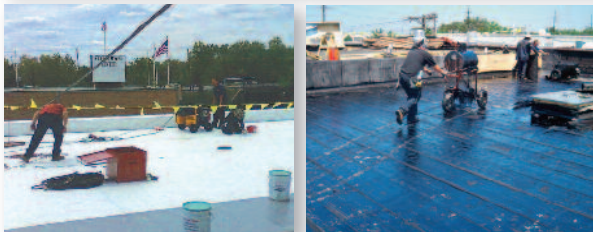

While most of our clients are in our home state of New Jersey, we've been on the rooftops of commercial properties in Boston, Pennsylvania, North Carolina and all points in between.

Because we are completely self-contained with our own equipment, from cranes and forklifts to an entire fleet of service trucks, we can handle multiple projects and service calls simultaneously without disrupting your business or sacrificing quality of service. Thus, eliminating the need for multiple contractors.

- Fully licensed
- Fully insured
- Certified installers, certified by FIRESTONE, JOHNS MANVILLE, GAF
- We install EPDM, TPO, BUILT-UP and METAL ROOF SYSTEMS
- Jobs vary from 100 Sq/Ft to 600,000 Sq/Ft

*Family Owned and  
Operated Since 1938*

- Built-up Roofing
- TPO
- EPDM
- Metal
- New & Re-roofing
- Gutters

It doesn't matter if your emergency is caused by a bad storm, fire, an accident or a fallen tree. If the roof of your commercial property is damaged and needs immediate attention, don't panic. Call Mullen Roofing and we'll be there.